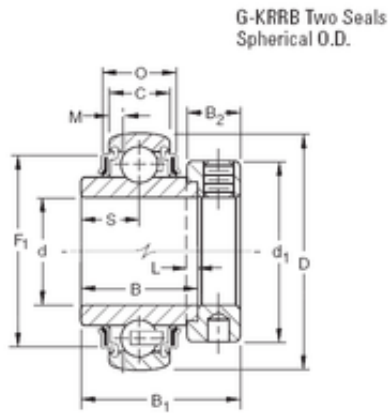

## 26,9875 mm x 62 mm x 36,51 mm TIMKEN G1101KRRB Insert Bearings Spherical OD

Bearing No. G1101KRRB

Size	26.9875x62x36.51 mm
Bore Diameter	26,9875 mm
Outer Diameter	62 mm
Width	36,51 mm
d	26,9875 mm
D	62 mm
B	36,51 mm
C	18 mm
P	21,56 mm
O	52,53 mm
d1	44,1 mm
B1	3,96 mm
B2	15,9 mm
L	4 mm
S	18,3 mm
F1	48,4 mm
Weight	0,417 Kg
Basic dynamic load rating (C)	21,8 kN

G1101KRRB Bearing 2D drawings and 3D CAD models