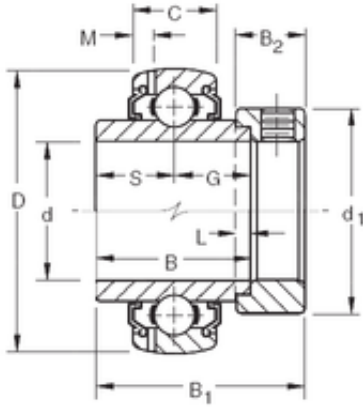

### 31.75 mm x 72 mm x 37,7 mm TIMKEN G1104KLLB Insert Bearings Spherical OD

Bearing No. G1104KLLB

Size	31.75x72x37.7 mm
Bore Diameter	31.75 mm
Outer Diameter	72 mm
Width	37,7 mm
d	31.75 mm
D	72 mm
B	37,7 mm
C	19 mm
d1	54 mm
B1	51,2 mm
B2	17,46 mm
G	18,85 mm
L	4 mm
M	3,43 mm
S	18,85 mm
Weight	0,649 Kg
Basic dynamic load rating (C)	28,5 kN

G1104KLLB Bearing 2D drawings and 3D CAD models