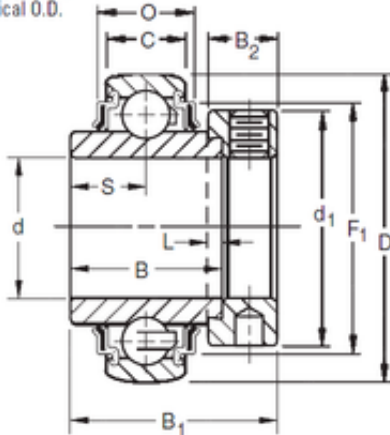

NTN Bearing Brazil Bearings Ltda.

KRRB Two Seals
Spherical O.D.

61,9125 mm x 110 mm x 61,91 mm TIMKEN 1207KRRB Insert Bearings Spherical OD

Bearing No. 1207KRRB

Size	61.9125x110x61.91 mm
Bore Diameter	61,9125 mm
Outer Diameter	110 mm
Width	61,91 mm
d	61,9125 mm
D	110 mm
B	61,91 mm
C	22 mm
P	26,01 mm
O	30,02 mm
d1	84,1 mm
B1	77,8 mm
B2	22,2 mm
L	6,4 mm
S	31 mm
F1	94,89 mm
Weight	1,565 Kg
Basic dynamic load rating (C)	58,5 kN

1207KRRB Bearing 2D drawings and 3D CAD models