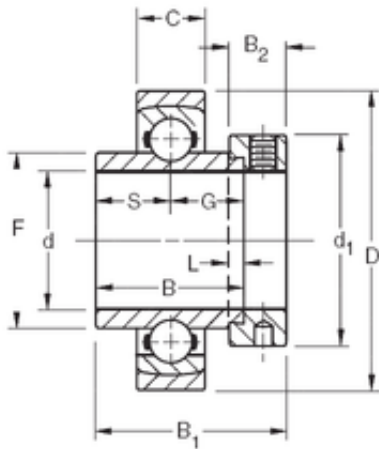

NTN Bearing Brazil Bearings Ltda.

25,4 mm x 57 mm x 34,93 mm TIMKEN SM1100KS Insert Bearings Spherical OD

Bearing No. SM1100KS

Size	25.4x57x34.93 mm
Bore Diameter	25,4 mm
Outer Diameter	57 mm
Width	34,93 mm
d	25,4 mm
D	57 mm
B	34,93 mm
C	15 mm
d1	38,1 mm
B1	44,1 mm
B2	13,5 mm
F	33,83 mm
G	17,46 mm
L	4 mm
S	17,46 mm
Weight	0,263 Kg
Basic dynamic load rating (C)	15,6 kN

SM1100KS Bearing 2D drawings and 3D CAD models