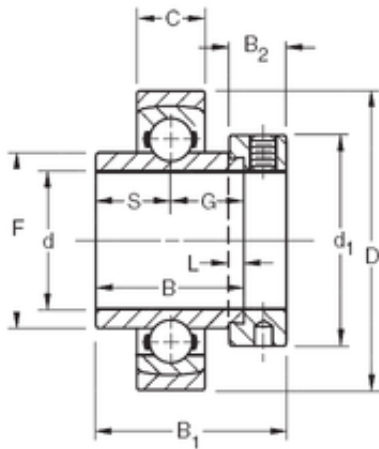

NTN Bearing Brazil Bearings Ltda.

87,3125 mm x 165 mm x 87,31 mm TIMKEN SM1307KS Insert Bearings Spherical OD

Bearing No. SM1307KS

Size	87.3125x165x87.31 mm
Bore Diameter	87,3125 mm
Outer Diameter	165 mm
Width	87,31 mm
d	87,3125 mm
D	165 mm
B	87,31 mm
C	28 mm
d1	112,71 mm
B1	106,36 mm
B2	25,4 mm
F	104,83 mm
G	43,66 mm
L	6,4 mm
S	43,66 mm
Weight	4,69 Kg
Basic dynamic load rating (C)	93 kN

SM1307KS Bearing 2D drawings and 3D CAD models