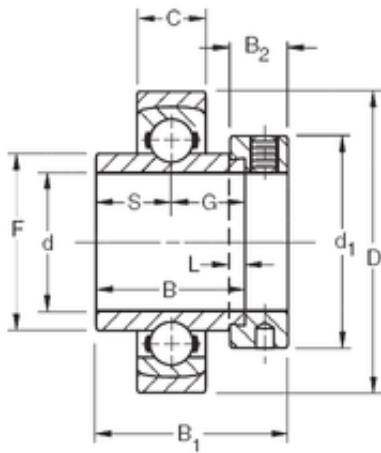

NTN Bearing Brazil Bearings Ltda.

55,5625 mm x 130 mm x 55,56 mm TIMKEN SMN203KS Insert Bearings Spherical OD

Bearing No. SMN203KS

Size	55.5625x130x55.56 mm
Bore Diameter	55,5625 mm
Outer Diameter	130 mm
Width	55,56 mm
d	55,5625 mm
D	130 mm
B	55,56 mm
C	29 mm
d1	82,6 mm
B1	73 mm
B2	22,2 mm
F	75,01 mm
G	27,8 mm
L	4,8 mm
S	27,8 mm
Weight	2,769 Kg
Basic dynamic load rating (C)	80 kN

SMN203KS Bearing 2D drawings and 3D CAD models