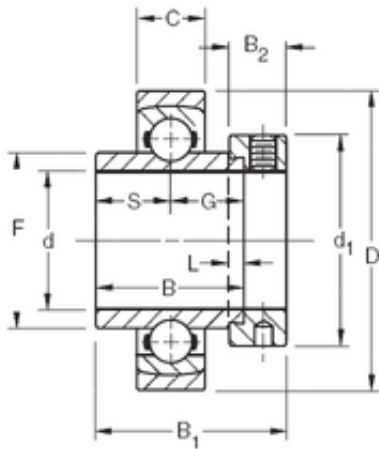

NTN Bearing Brazil Bearings Ltda.

55,5625 mm x 110 mm x 55,56 mm TIMKEN SM1203KS Insert Bearings Spherical OD

Bearing No. SM1203KS

Size	55.5625x110x55.56 mm
Bore Diameter	55,5625 mm
Outer Diameter	110 mm
Width	55,56 mm
d	55,5625 mm
D	110 mm
B	55,56 mm
C	21 mm
d1	76,2 mm
B1	71,4 mm
B2	20,6 mm
F	69,77 mm
G	27,8 mm
L	4,8 mm
S	27,8 mm
Weight	1,748 Kg
Basic dynamic load rating (C)	48 kN

SM1203KS Bearing 2D drawings and 3D CAD models