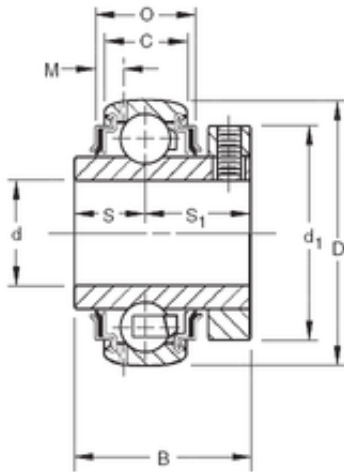

### 42,8625 mm x 85 mm x 46,83 mm TIMKEN GC1111KRRB Insert Bearings Spherical OD

Bearing No. GC1111KRRB

Size	42.8625x85x46.83 mm
Bore Diameter	42,8625 mm
Outer Diameter	85 mm
Width	46,83 mm
d	42,8625 mm
D	85 mm
B	46,83 mm
C	22 mm
S1	29,4 mm
O	32,21 mm
d1	73 mm
M	4,55 mm
S	17,5 mm
Thread (G)	M8x1,25
Weight	0,848 Kg
Basic dynamic load rating (C)	36,3 kN

GC1111KRRB Bearing 2D drawings and 3D CAD models