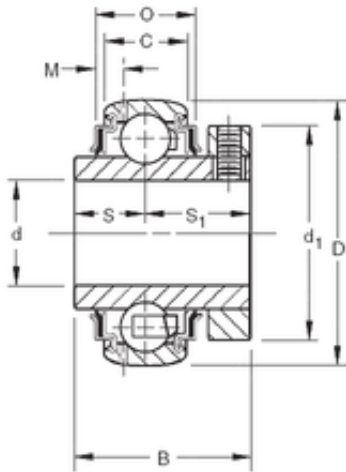

NTN Bearing Brazil Bearings Ltda.

50,8 mm x 100 mm x 53,97 mm TIMKEN GC1200KRRB Insert Bearings Spherical OD

Bearing No. GC1200KRRB

Size	50.8x100x53.97 mm
Bore Diameter	50,8 mm
Outer Diameter	100 mm
Width	53,97 mm
d	50,8 mm
D	100 mm
B	53,97 mm
C	24 mm
S1	33,3 mm
O	33,73 mm
d1	88,9 mm
M	5,41 mm
S	20,6 mm
Thread (G)	M10x1,5
Weight	1,52 Kg
Basic dynamic load rating (C)	48 kN

GC1200KRRB Bearing 2D drawings and 3D CAD models